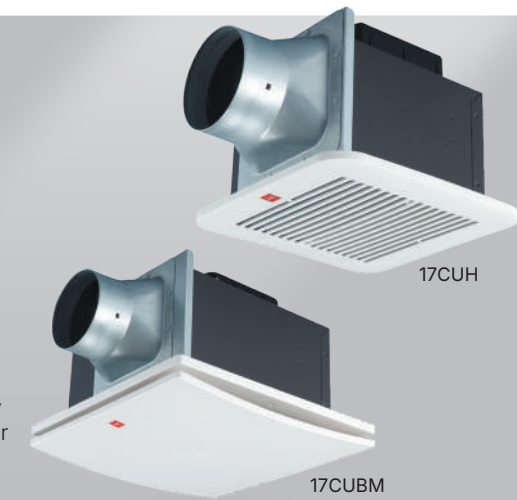

Ceiling Mounted Sirocco Ventilating Fans

17CUH
24CUH
17CUBM
24CUBM
24CGBM

- Low Noise with Resonance Absorption Structure
- Taper blade design for high performance
- HP (half pitch) motor with ball bearing for better durability
- Curve-shaped backdraft shutter