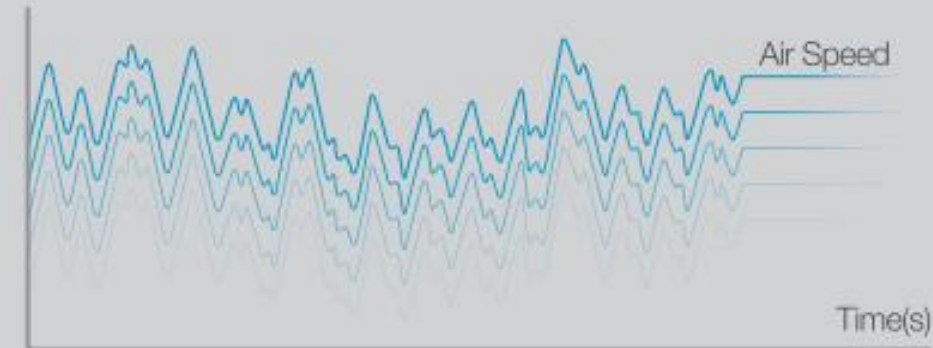

Sleep Mode, One Click Away

Sleep Mode

- ✓ Further enhance energy saving
- ✓ Modern living lifestyle

Timer	6h	5h	4h	3h	2h	1h	0h
Speed 5	5	→	3	→	1	→	OFF
				5	→	3	
Speed 4	4	→	2	→	1	→	
				4	→	2	
Speed 3	3	→	1	→	→	→	
				3	→	1	
Speed 2	2	→	1	→	→	→	
				2	→	1	

Explore KDK Product Series

• New function 1/f Yuragi
Speed notch toggles based on Yuragi pattern

Pattern Period is 128 Seconds

1/F Yuragi

- ✓ Speed notch settings are designed to mimic natural airflow, enhancing the user's sense of being outdoors
- ✓ Create a refreshing and relax experience