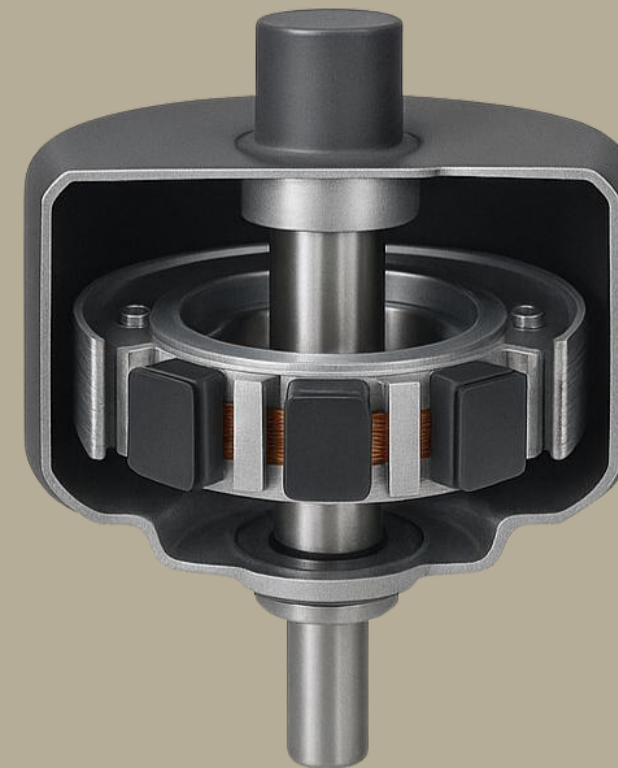

DC Motor Fan

- High energy efficiency
- Smooth speed control
- Quiet operation
- Lightweight motor
- Durable