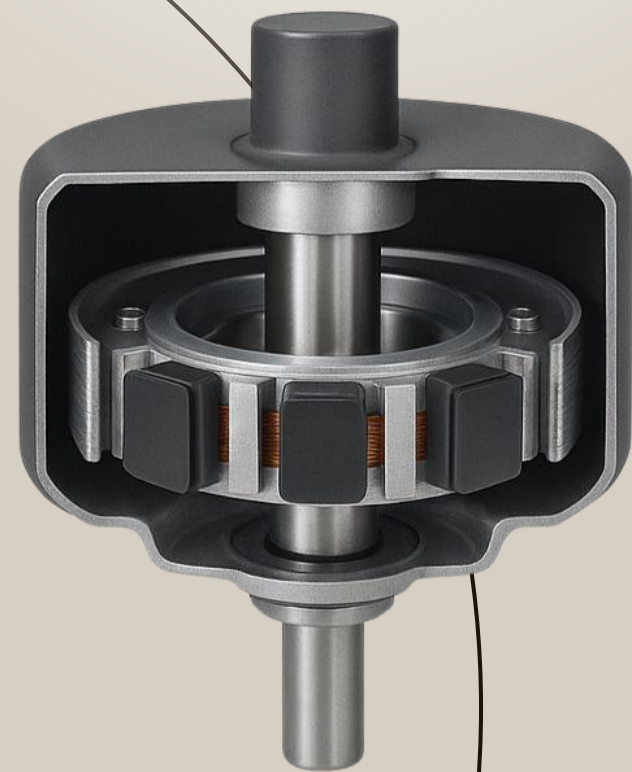

Revolution Inside: AC Motor vs DC Motor

DC Motor Fan

- High energy efficiency
- Smooth speed control
- Quiet operation
- Lightweight motor
- Durable

Fan Type	Power Consumption	Energy Saving (Annual)
AC	69W	69W x 12hrs x 365 days = 302kWh 302kWh x RM0.218= RM66/year
DC	38W	38W x 12hrs x 365 days = 166kWh 166kWh x RM0.218=RM36/year
		SAVED UP to RM30 per unit of fan