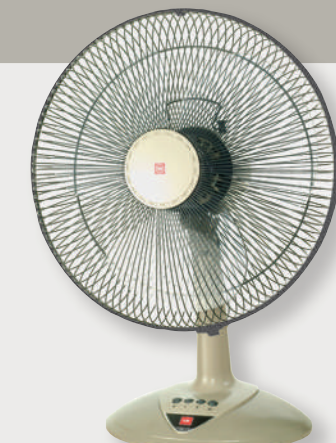

Table Fans

KB-304 30cm/12"
KB-404 40cm/16"

Silver Blue Beige Flame Red

- 3 speed on/off push button switch
- Full automatic oscillation
- Clutch control

Remote Control Wall Fan

KC-4GR 40cm/16"

- Remote control with 3 preset speed
- 1-6 hours timer
- Manual on/off and oscillation control
- Soft touch control panel

Auto Fan

KQ409 40cm/16"

- 5 speed
- 360° oscillation
- Adjustment angles 15°, 30°, 50°

Ceiling Mounted Ventilating Fans

15TCQZ 15cm/6"
20TGGF 20cm/8"
25TGG7 25cm/10"

- Q-blade design
- High efficiency airflow
- Durable and long lasting operation
- Low noise and energy saving

Stand Fans

KX-405 40cm/16"

Deep Red Metal Grey

- 3 speed on/off push button switch
- Full automatic oscillation
- Clutch control
- Flexible neck adjustment

Wall Fans

KU308 30cm/12"
KU408 40cm/16"
KU408 YG 40cm/16"
KU453 45cm/18"
KV408 40cm/16"